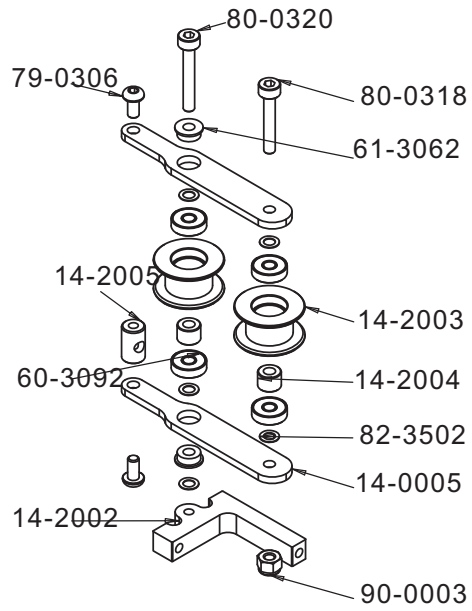

Part NO	Part Description	Remark
02-0110	Spindle Washers 8mm	2pcs/bag
02-0113	Spindle shaft 8mm	2pcs/bag
02-0601	Main shaft (3D)	1pcs/bag
02-0701A	Solid Ball Pin	1pcs/bag
02-0709S	Ball links 2.5mm	10pcs/bag
07-0102M	Metal Main Grips	1pcs/bag
07-0105M	Main Grip Arm	1pcs/bag
07-0115	Blade Grip Washer	2pcs/bag
07-8410A	Swashplate	1set/bag
09-0109	7Hv Dampner	2pcs/bag
09-7083	Rotor Brake	1 set/bag
09-7101	7Hv Fbl Connector Collar	2pcs/bag
09-7210	Fbl Arm Link	2pcs/bag
14-2013	Center Hub	1pcs/bag
60-8165	Ball Bearings 8x16x5	2pcs/bag
60-8165	Ball Bearings 8x16x5	2pcs/bag
61-4083	Flanged Bearings 4x8x3	4pcs/bag
63-8165	Thrust Bearings 8x16x5	2pcs/bag
79-0512	Button Head Bolts M5x12	10pcs/bag
80-0306	Cap Head Bolts M3x6	10pcs/bag
80-0306	Cap Head Bolts M3x6	10pcs/bag
80-0312	Cap Head Bolts M3x12	10pcs/bag
80-0316	Cap Head Bolts M3x16	10pcs/bag
80-0318S	Cap Head Bolts M3x18 Shanked	10pcs/bag
80-0430	Cap Head Bolts M4x30	2pcs/bag
81-0316	Set Screws M3x16	10pcs/bag
82-4264	Washers 4.2x6.4x0.26	10pcs/bag
82-5131	Washers 5.3x13x1	10pcs/bag
82-821003	Washers 8.2x10x0.3	10pcs/bag
91-0003	Nylon Lock Nuts M3	10pcs/bag
91-0004	Nylon Lock Nuts M4	10pcs/bag

Part NO	Part Description	Remark
02-0605G	Bearing Block with Bearing	1set/bag
14-0001	Side Frame Left	1 pcs/bag
14-0002	Side Frame Right	1 pcs/bag
14-2001	Metal Servo Nuts	4 pcs/bag
60-10195	Ball Bearings 10x19x5	4 pcs/bag
78-2504	Flat Head Bolt M2.5x4mm	10 pcs/bag
80-2512	Cap Head Bolts M2.5x12	10 pcs/bag
82-2578	Washers 2.7x7x0.8	10 pcs/bag
CM401	Compass Standard Size Servo	1set/bag