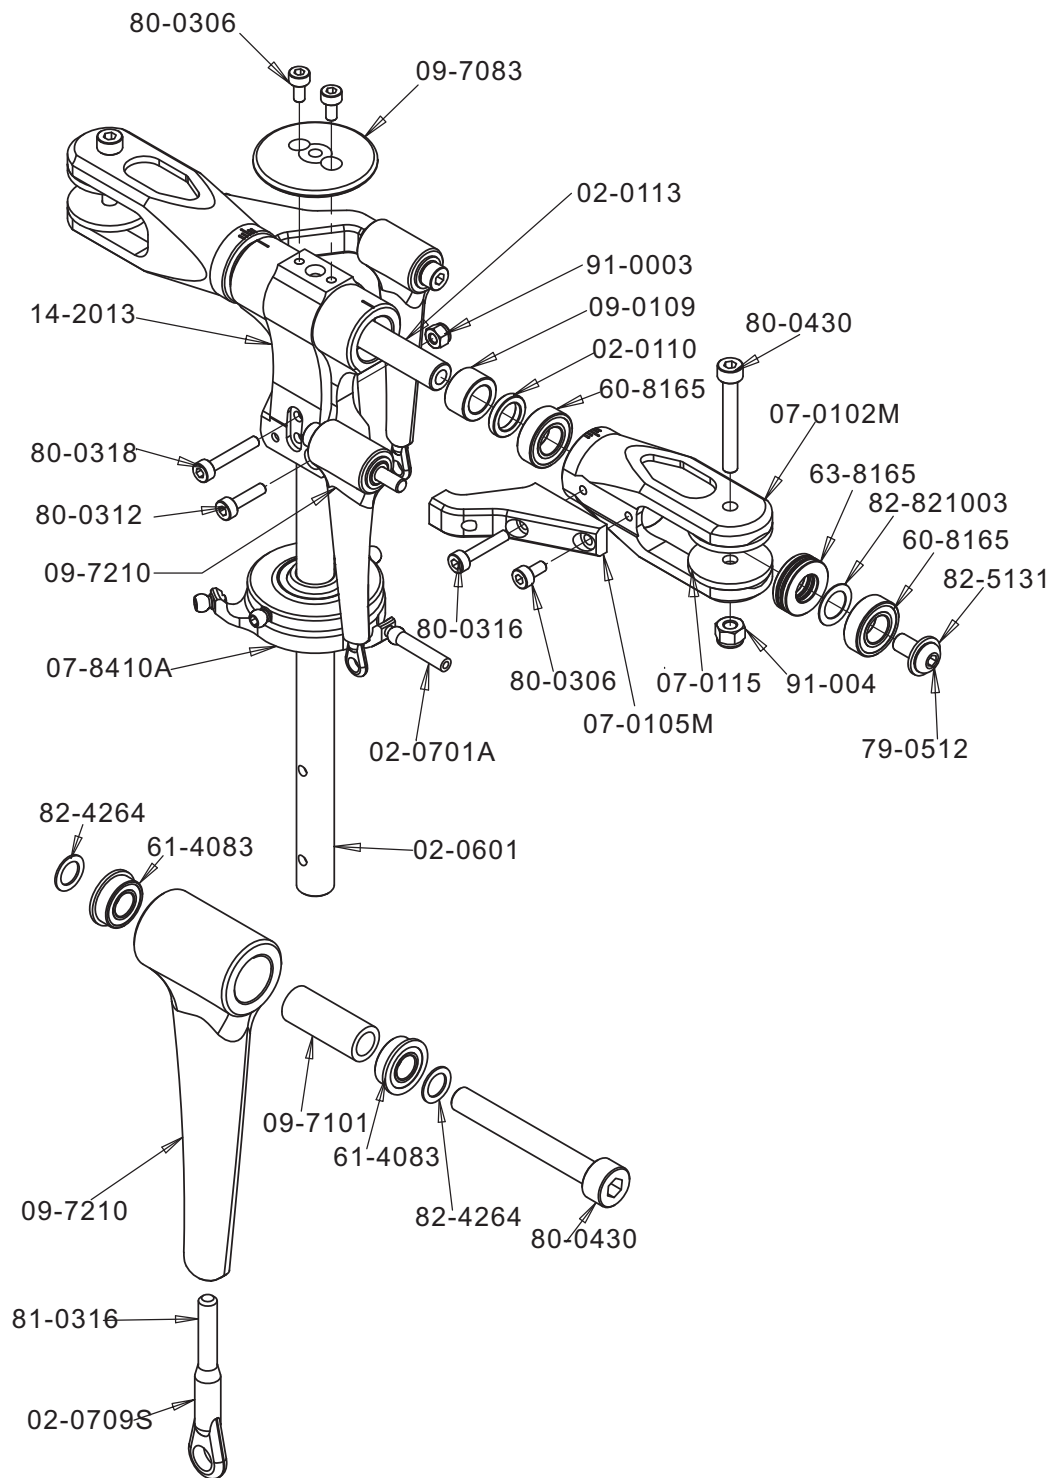

Part NO	Part Description	Remark
02-0110	Spindle Washers 8mm	2pcs/bag
02-0113	Spindle shaft 8mm	2pcs/bag
02-0601	Main shaft (3D)	1pcs/bag
02-0701A	Solid Ball Pin	1pcs/bag
02-0709S	Ball links 2.5mm	10pcs/bag
07-0102M	Metal Main Grips	1pcs/bag
07-0105M	Main Grip Arm	1pcs/bag
07-0115	Blade Grip Washer	2pcs/bag
07-8410A	Swashplate	1set/bag
09-0109	7Hv Dampner	2pcs/bag
09-7083	Rotor Brake	1 set/bag
09-7101	7Hv Fbl Connector Collar	2pcs/bag
09-7210	Fbl Arm Link	2pcs/bag
14-2013	Center Hub	1pcs/bag
60-8165	Ball Bearings 8x16x5	2pcs/bag
60-8165	Ball Bearings 8x16x5	2pcs/bag
61-4083	Flanged Bearings 4x8x3	4pcs/bag
63-8165	Thrust Bearings 8x16x5	2pcs/bag
79-0512	Button Head Bolts M5x12	10pcs/bag
80-0306	Cap Head Bolts M3x6	10pcs/bag
80-0306	Cap Head Bolts M3x6	10pcs/bag
80-0312	Cap Head Bolts M3x12	10pcs/bag
80-0316	Cap Head Bolts M3x16	10pcs/bag
80-0318S	Cap Head Bolts M3x18 Shanked	10pcs/bag
80-0430	Cap Head Bolts M4x30	2pcs/bag
81-0316	Set Screws M3x16	10pcs/bag
82-4264	Washers 4.2x6.4x0.26	10pcs/bag
82-5131	Washers 5.3x13x1	10pcs/bag
82-821003	Washers 8.2x10x0.3	10pcs/bag
91-0003	Nylon Lock Nuts M3	10pcs/bag
91-0004	Nylon Lock Nuts M4	10pcs/bag

Part NO	Part Description	Remark
02-0605G	Bearing Block with Bearing	1set/bag
14-0001	Side Frame Left	1 pcs/bag
14-0002	Side Frame Right	1 pcs/bag
14-2001	Metal Servo Nuts	4 pcs/bag
60-10195	Ball Bearings 10x19x5	4 pcs/bag
78-2504	Flat Head Bolt M2.5x4mm	10 pcs/bag
80-2512	Cap Head Bolts M2.5x12	10 pcs/bag
82-2578	Washers 2.7x7x0.8	10 pcs/bag
CM401	Compass Standard Size Servo	1set/bag