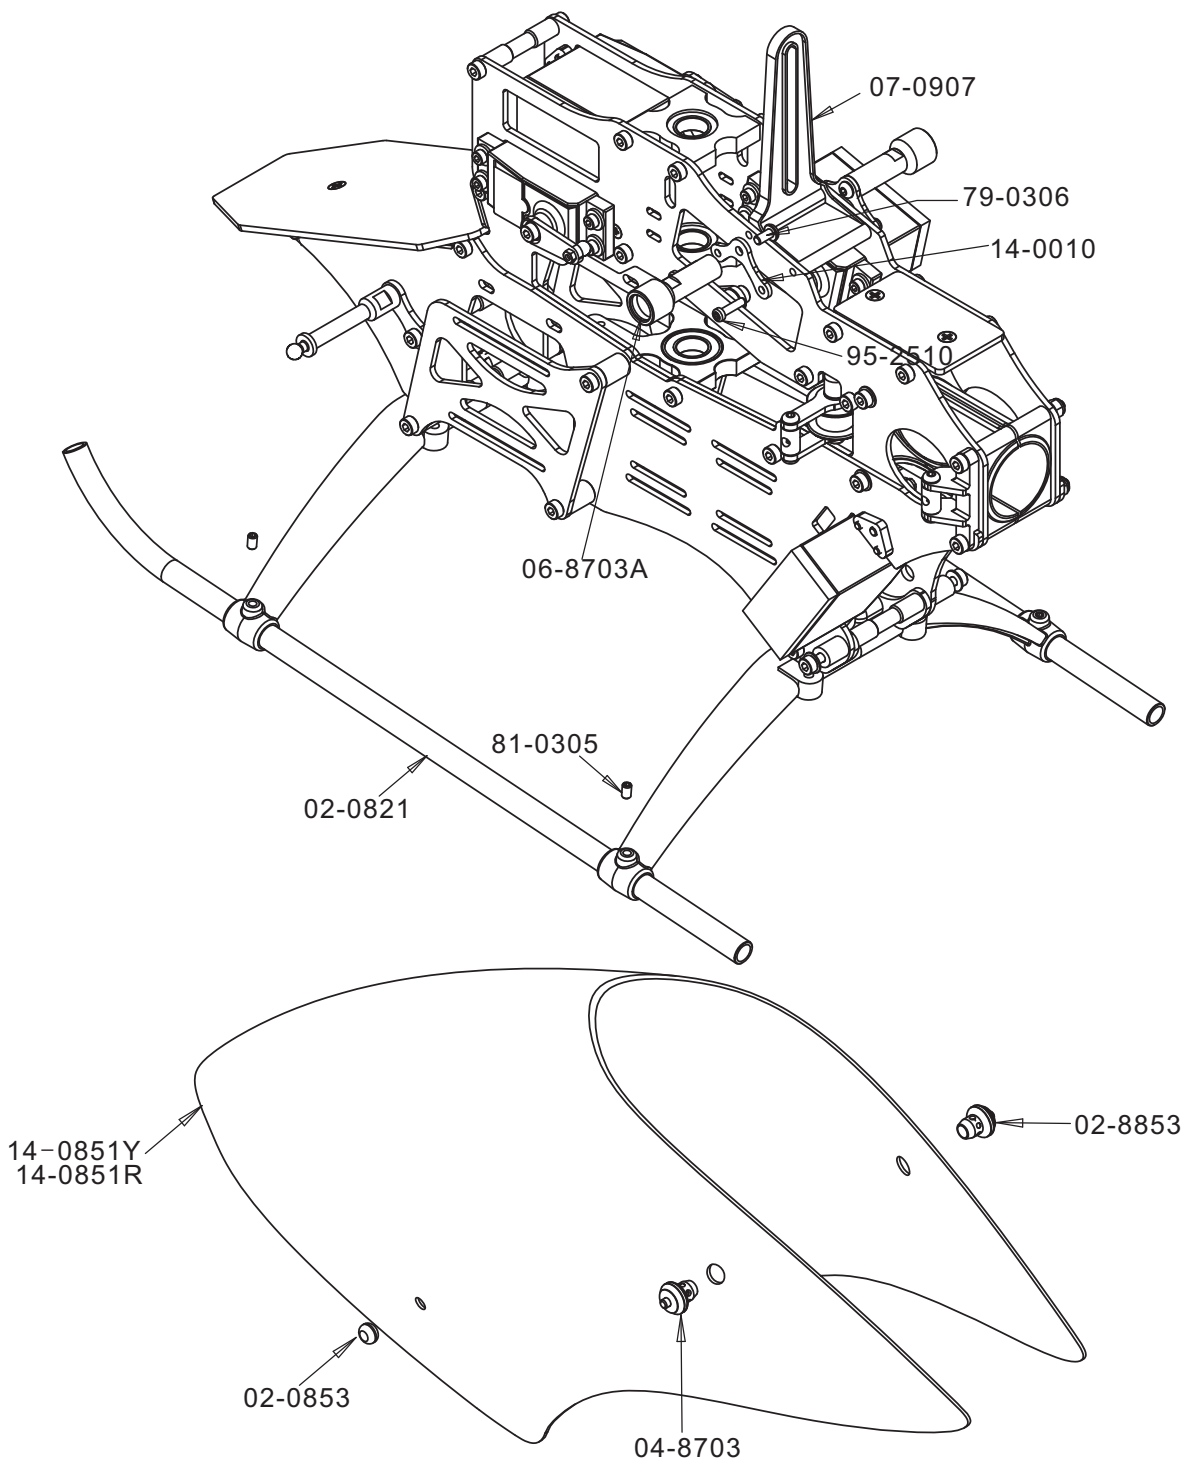

Part NO	Part Description	Remark
02-0821	Landing Gear Skids w. End Caps	2 pcs/bag
81-0305	Set Screws M3x5	10 pcs/bag
14-0010	Canopy Breakoff up	2pcs/bag
79-0306	Button Head Bolts M3x6	10 pcs/bag
07-0907	Swashplate guide	1 pcs/bag
95-2510	Flat Head Bolt M2.5x10	10pcs/bag
06-8703A	Canopy Quick Releaser Mount	2pcs/bag
14-0851Y	6hv ult Canopy Yellow	1pcs/bag
14-0851R	6hv ult Canopy Red	1pcs/bag
02-0853	Canopy Dampner 5mm	10pcs/bag
04-8703	Canopy Quick Releaser Button	2set/bag
02-8853	Canopy Dampner 8mm	10pcs/bag