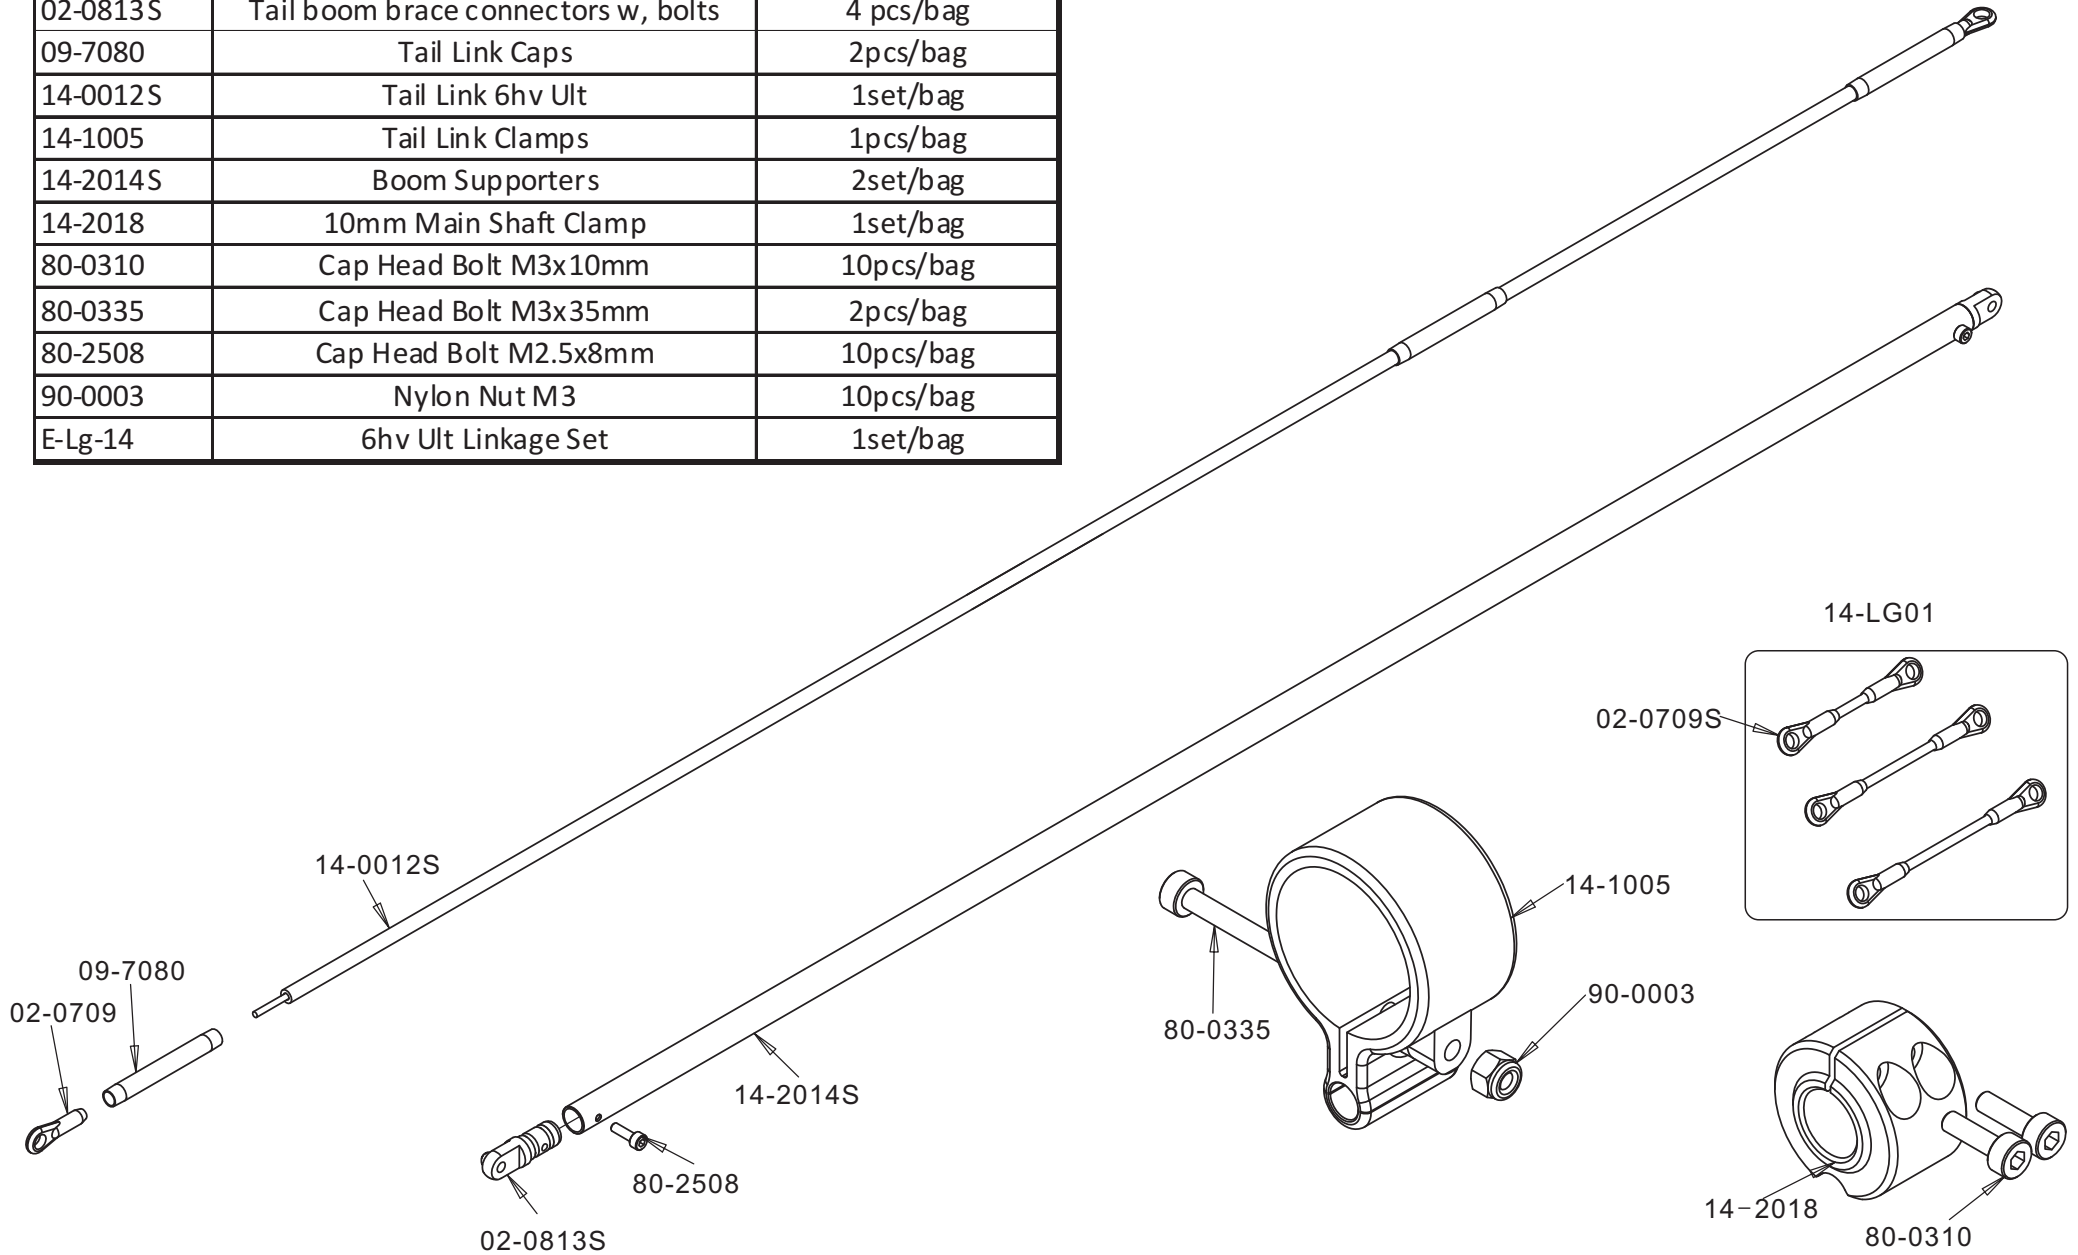

Part NO	Part Description	Remark
02-0709	Ball Links	10pcs/bag
02-0709S	2.5mm Ball Link	10pcs/bag
02-0813S	Tail boom brace connectors w, bolts	4 pcs/bag
09-7080	Tail Link Caps	2pcs/bag
14-0012S	Tail Link 6hv Ult	1set/bag
14-1005	Tail Link Clamps	1pcs/bag
14-2014S	Boom Supporters	2set/bag
14-2018	10mm Main Shaft Clamp	1set/bag
80-0310	Cap Head Bolt M3x10mm	10pcs/bag
80-0335	Cap Head Bolt M3x35mm	2pcs/bag
80-2508	Cap Head Bolt M2.5x8mm	10pcs/bag
90-0003	Nylon Nut M3	10pcs/bag
E-Lg-14	6hv Ult Linkage Set	1set/bag