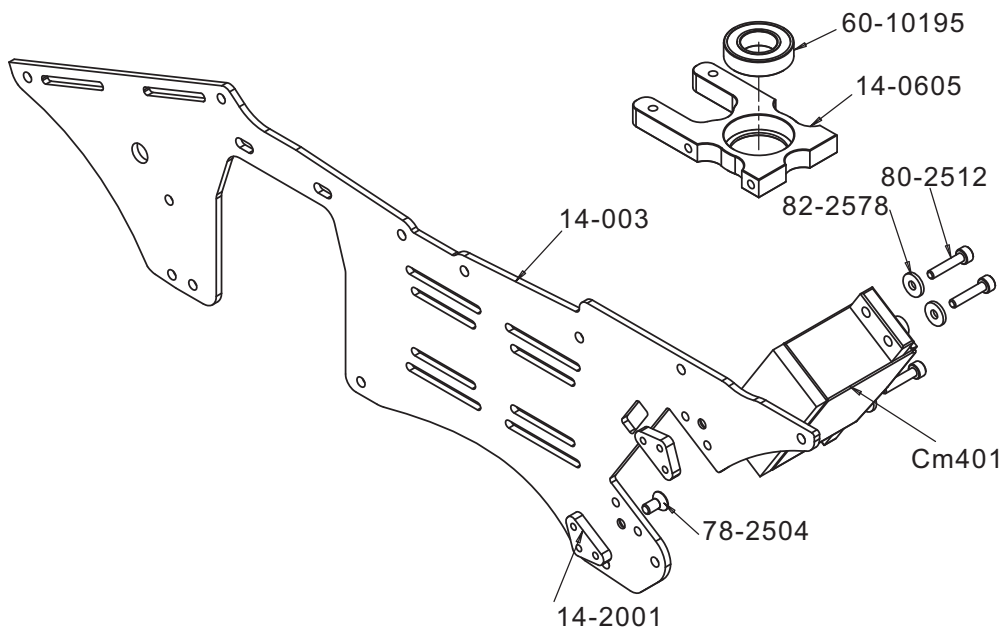

Part NO	Part Description	Remark
02-0110	Spindle Washers 8mm	2pcs/bag
02-0113	Spindle shaft 8mm	2pcs/bag
02-0601	Main shaft (3D)	1pcs/bag
02-0701A	Solid Ball Pin	1pcs/bag
02-0709S	Ball links 2.5mm	10pcs/bag
07-0102M	Metal Main Grips	1pcs/bag
07-0105M	Main Grip Arm	1pcs/bag
07-0115	Blade Grip Washer	2pcs/bag
07-8410A	Swashplate	1set/bag
09-0109	7Hv Dampner	2pcs/bag
09-7083	Rotor Brake	1 set/bag
09-7101	7Hv Fbl Connector Collar	2pcs/bag
09-7210	Fbl Arm Link	2pcs/bag
14-2013	Center Hub	1pcs/bag
60-8165	Ball Bearings 8x16x5	2pcs/bag
60-8165	Ball Bearings 8x16x5	2pcs/bag
61-4083	Flanged Bearings 4x8x3	4pcs/bag
63-8165	Thrust Bearings 8x16x5	2pcs/bag
79-0512	Button Head Bolts M5x12	10pcs/bag
80-0306	Cap Head Bolts M3x6	10pcs/bag
80-0306	Cap Head Bolts M3x6	10pcs/bag
80-0312	Cap Head Bolts M3x12	10pcs/bag
80-0316	Cap Head Bolts M3x16	10pcs/bag
80-0318S	Cap Head Bolts M3x18 Shanked	10pcs/bag
80-0430	Cap Head Bolts M4x30	2pcs/bag
81-0316	Set Screws M3x16	10pcs/bag
82-4264	Washers 4.2x6.4x0.26	10pcs/bag
82-5131	Washers 5.3x13x1	10pcs/bag
82-821003	Washers 8.2x10x0.3	10pcs/bag
91-0003	Nylon Lock Nuts M3	10pcs/bag
91-0004	Nylon Lock Nuts M4	10pcs/bag

Part NO	Part Description	Remark
02-0605G	Bearing Block with Bearing	1set/bag
14-0001	Side Frame Left	1 pcs/bag
14-0002	Side Frame Right	1 pcs/bag
14-2001	Metal Servo Nuts	4 pcs/bag
60-10195	Ball Bearings 10x19x5	4 pcs/bag
78-2504	Flat Head Bolt M2.5x4mm	10 pcs/bag
80-2512	Cap Head Bolts M2.5x12	10 pcs/bag
82-2578	Washers 2.7x7x0.8	10 pcs/bag
CM401	Compass Standard Size Servo	1set/bag