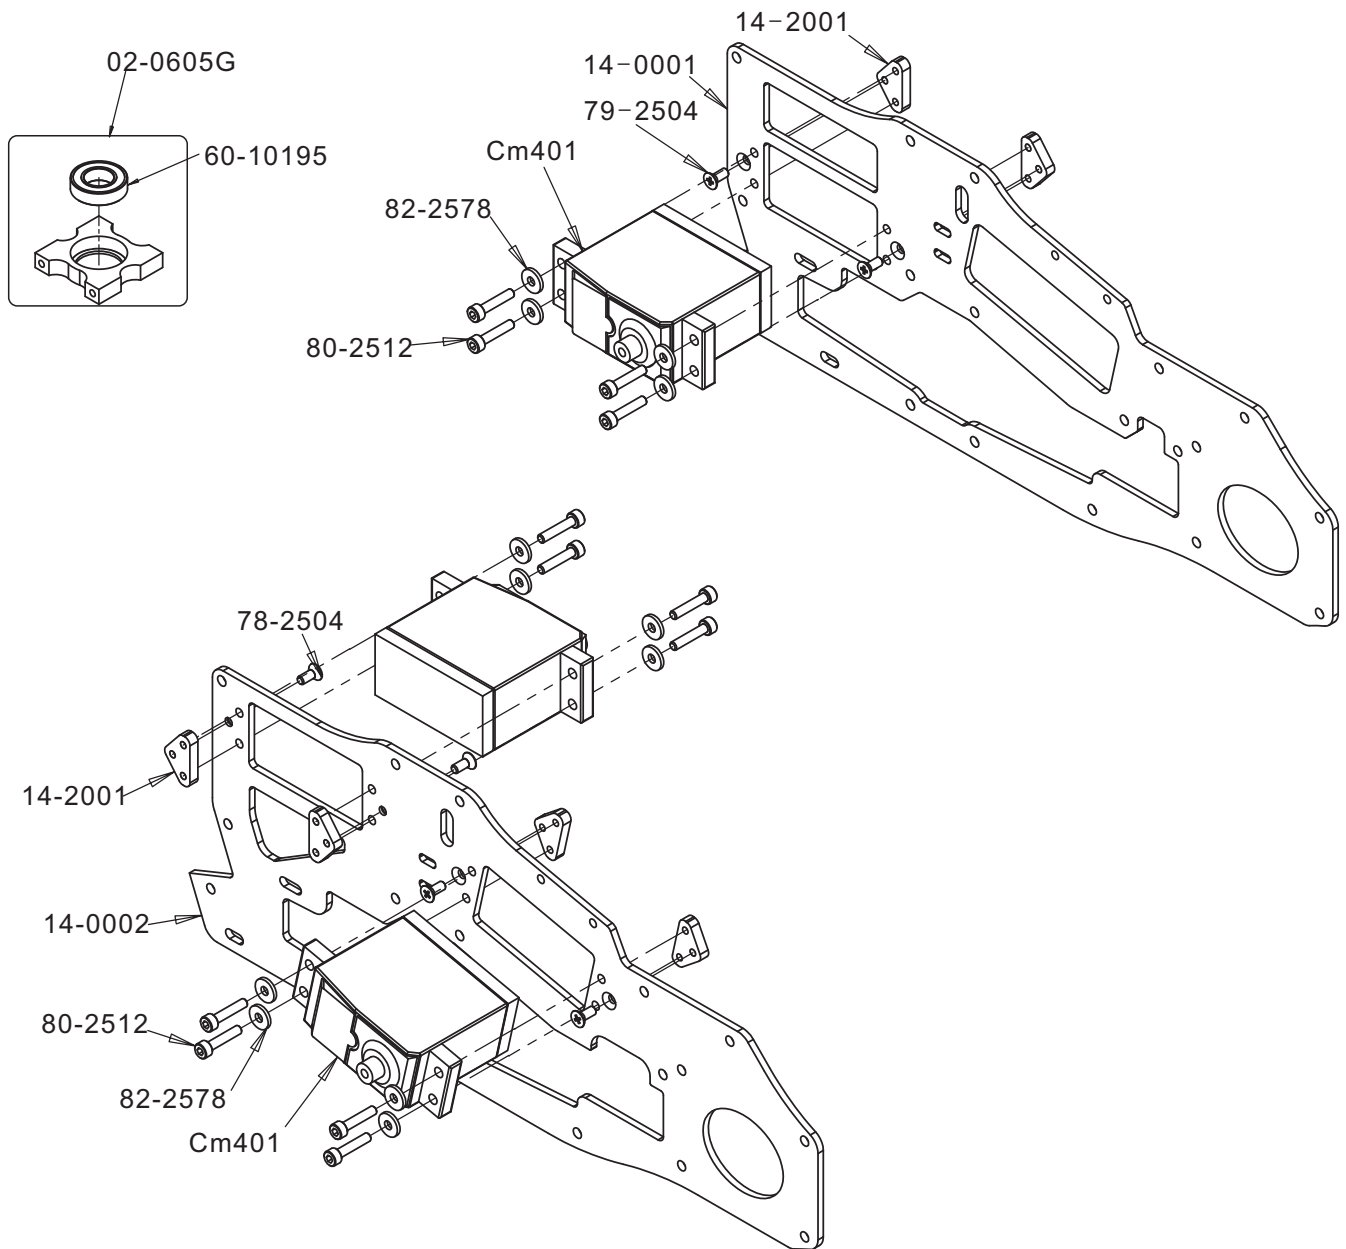

Part NO	Part Description	Remark
02-0110	Spindle Washers 8mm	2pcs/bag
02-0113	Spindle shaft 8mm	2pcs/bag
02-0601	Main shaft (3D)	1pcs/bag
02-0701A	Solid Ball Pin	1pcs/bag
02-0709S	Ball links 2.5mm	10pcs/bag
07-0102M	Metal Main Grips	1pcs/bag
07-0105M	Main Grip Arm	1pcs/bag
07-0115	Blade Grip Washer	2pcs/bag
07-8410A	Swashplate	1set/bag
09-0109	7Hv Dampner	2pcs/bag
09-7083	Rotor Brake	1 set/bag
09-7101	7Hv Fbl Connector Collar	2pcs/bag
09-7210	Fbl Arm Link	2pcs/bag
14-2013	Center Hub	1pcs/bag
60-8165	Ball Bearings 8x16x5	2pcs/bag
60-8165	Ball Bearings 8x16x5	2pcs/bag
61-4083	Flanged Bearings 4x8x3	4pcs/bag
63-8165	Thrust Bearings 8x16x5	2pcs/bag
79-0512	Button Head Bolts M5x12	10pcs/bag
80-0306	Cap Head Bolts M3x6	10pcs/bag
80-0306	Cap Head Bolts M3x6	10pcs/bag
80-0312	Cap Head Bolts M3x12	10pcs/bag
80-0316	Cap Head Bolts M3x16	10pcs/bag
80-0318S	Cap Head Bolts M3x18 Shanked	10pcs/bag
80-0430	Cap Head Bolts M4x30	2pcs/bag
81-0316	Set Screws M3x16	10pcs/bag
82-4264	Washers 4.2x6.4x0.26	10pcs/bag
82-5131	Washers 5.3x13x1	10pcs/bag
82-821003	Washers 8.2x10x0.3	10pcs/bag
91-0003	Nylon Lock Nuts M3	10pcs/bag
91-0004	Nylon Lock Nuts M4	10pcs/bag

Part NO	Part Description	Remark
02-0605G	Bearing Block with Bearing	1set/bag
14-0001	Side Frame Left	1 pcs/bag
14-0002	Side Frame Right	1 pcs/bag
14-2001	Metal Servo Nuts	4 pcs/bag
60-10195	Ball Bearings 10x19x5	4 pcs/bag
78-2504	Flat Head Bolt M2.5x4mm	10 pcs/bag
80-2512	Cap Head Bolts M2.5x12	10 pcs/bag
82-2578	Washers 2.7x7x0.8	10 pcs/bag
CM401	Compass Standard Size Servo	1set/bag