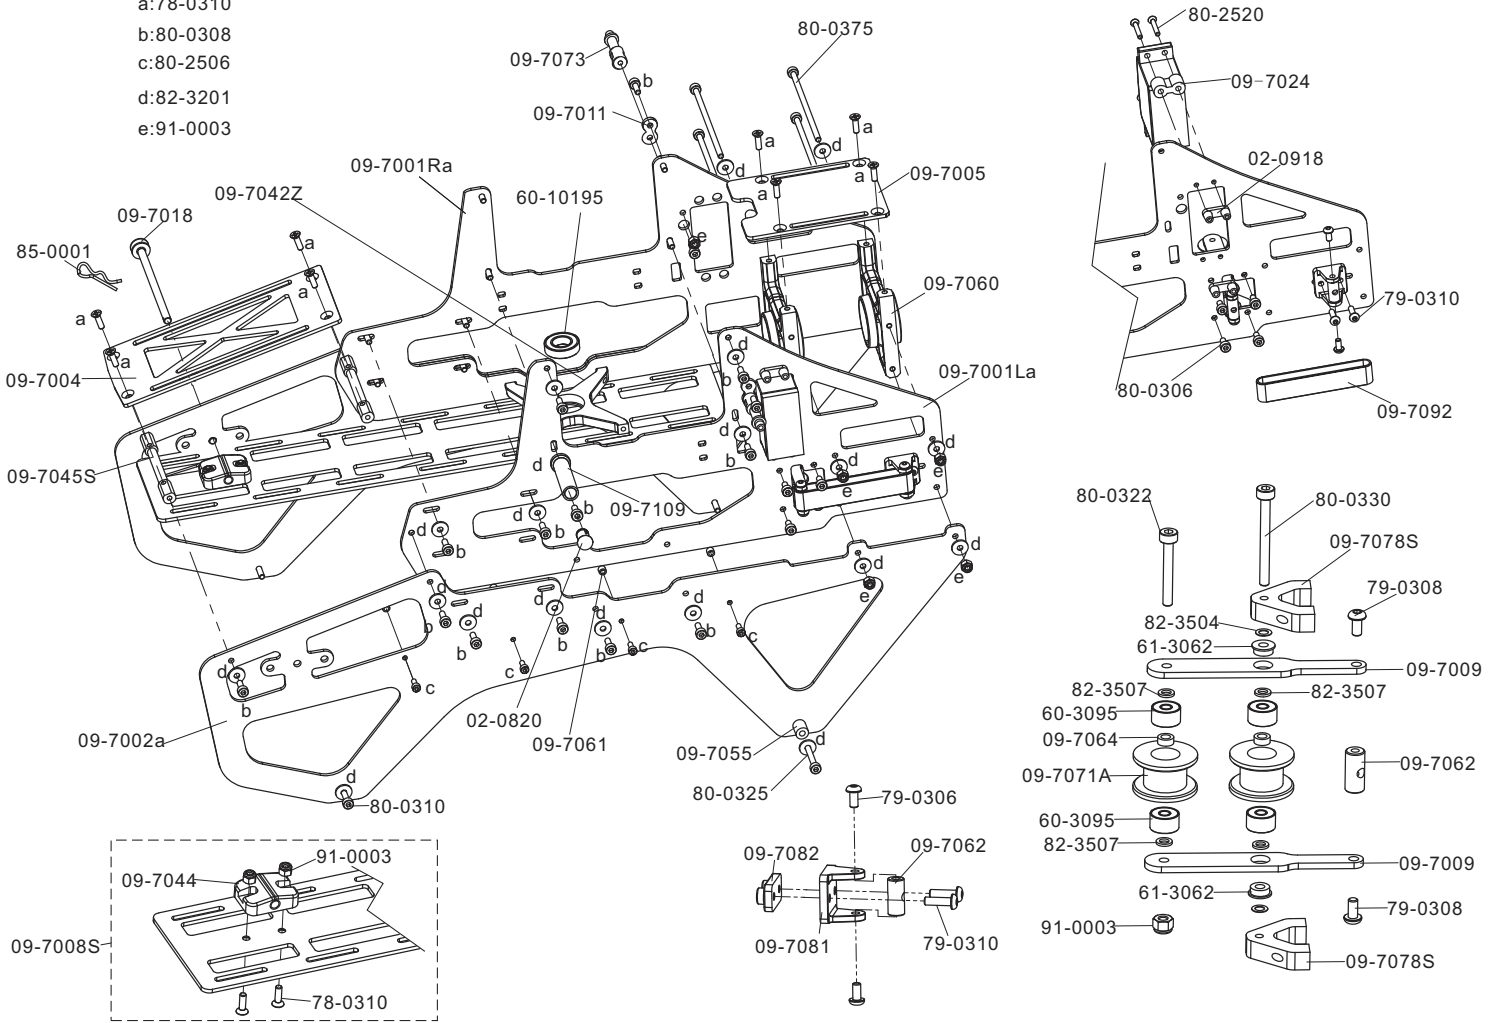

- a:78-0310
- b:80-0308
- c:80-2506
- d:82-3201
- e:91-0003