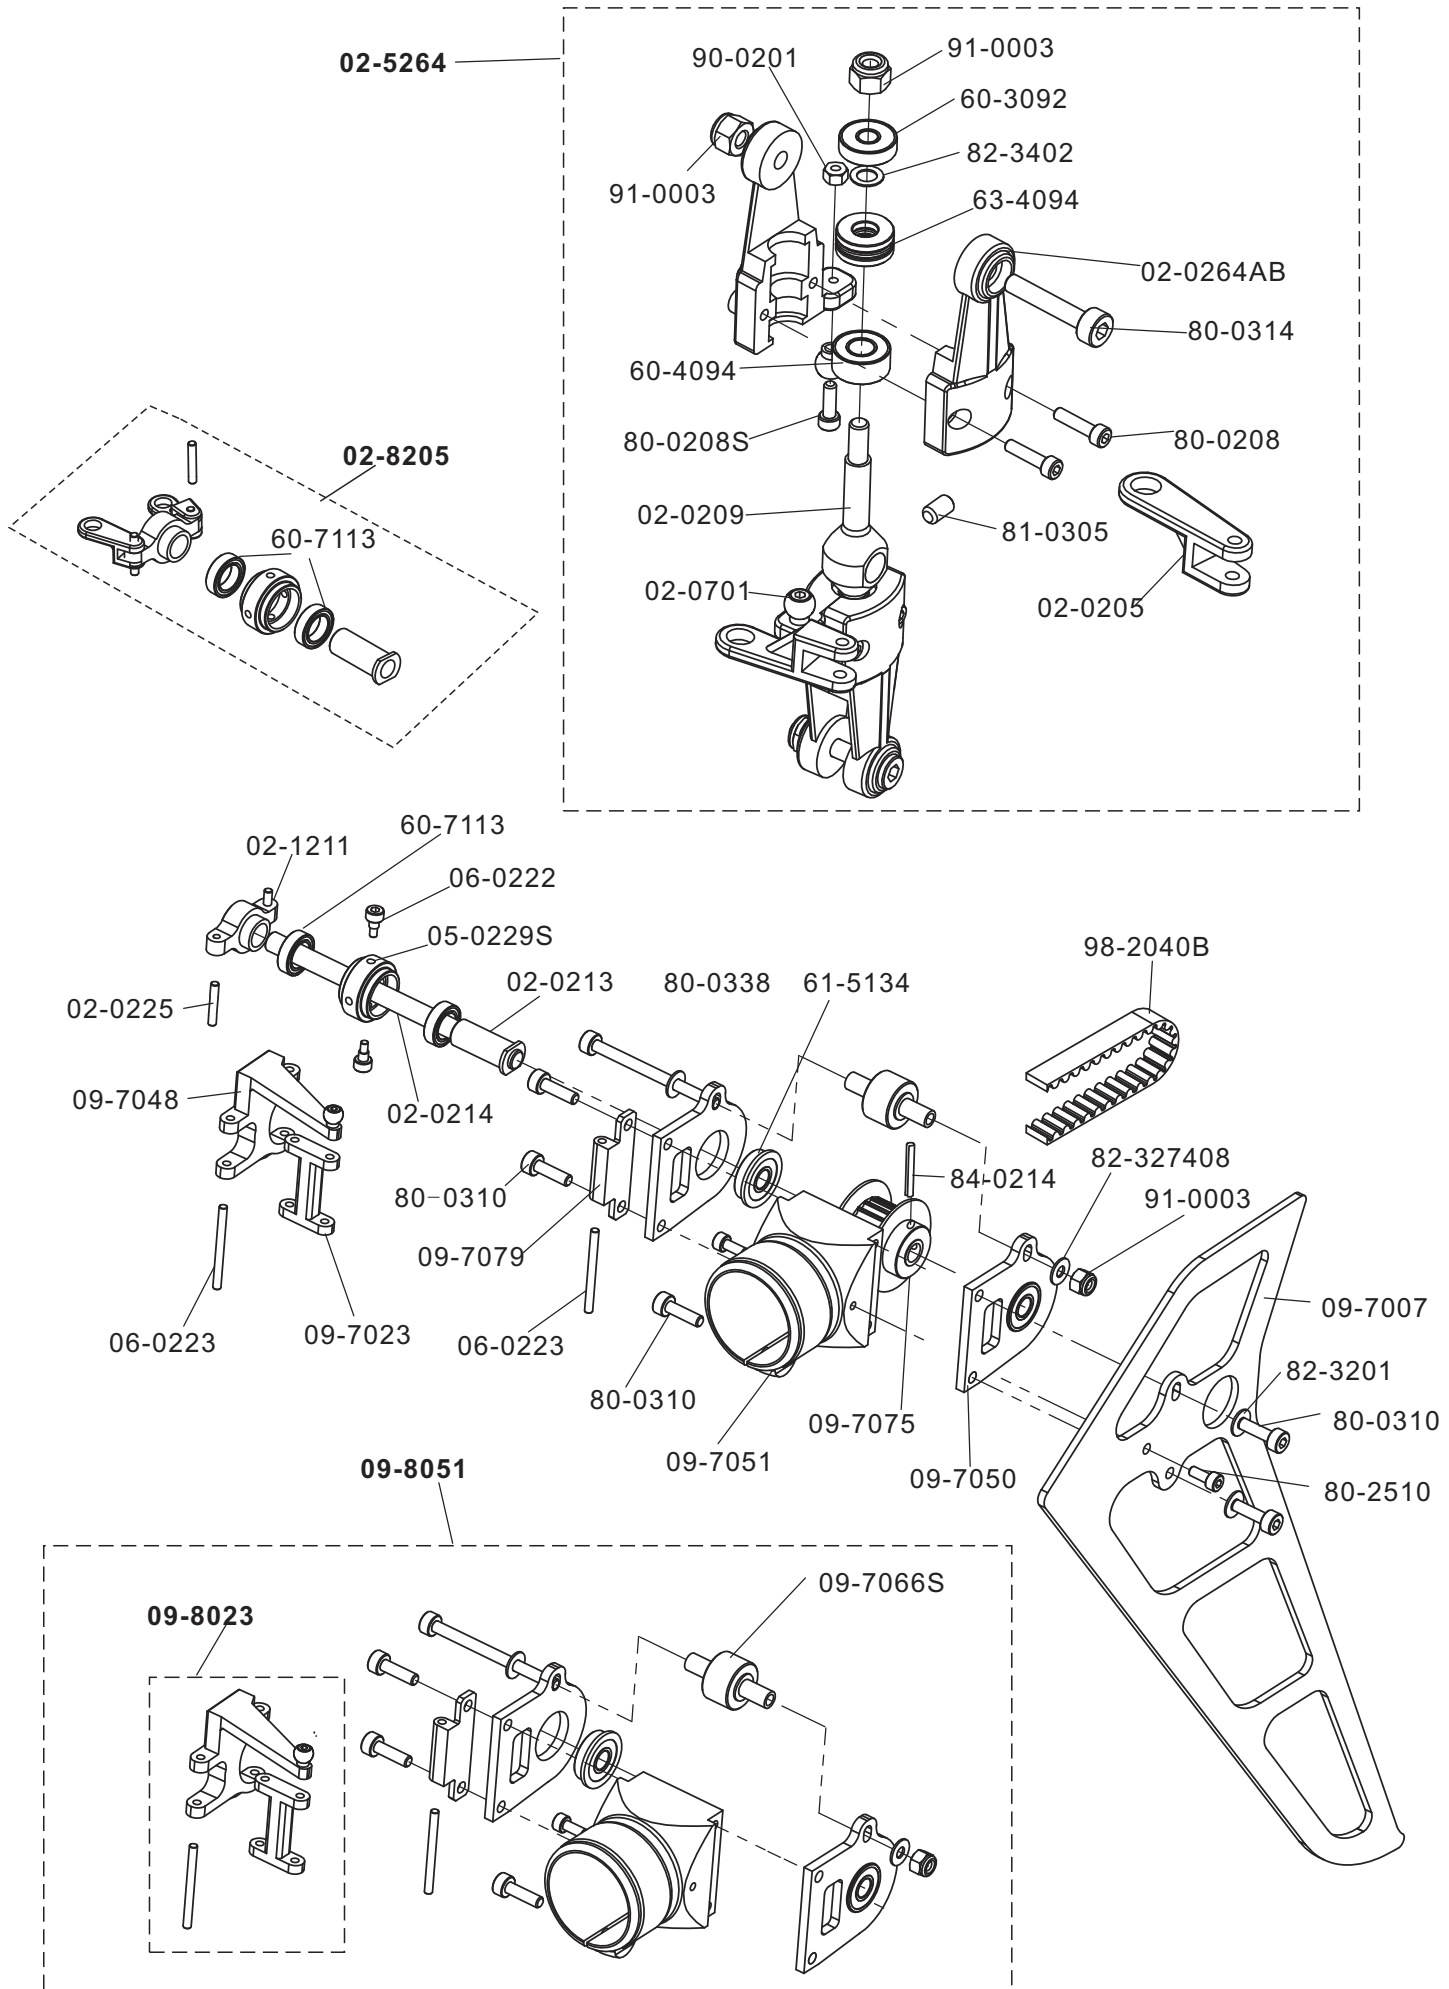

Parts List

7 HV

Version 3.0/2012

Part No.	Part Description	Qty,
02-0709S	Ball Links	10 pcs/bag
05-0102S	Metal Main Grips 7Hv	1 pcs/bag
05-0117	Spindle	2 pcs/bag
05-0119	Spindle Washer (90)	2 pcs/bag
09-0109	7Hv Dampner	2 pcs/bag
09-7025S	7Hv Fbl Drive Tube	1 pcs/bag
09-7067S	7Hv Center Hub	1 pcs/bag
09-7068S	7Hv Main Grip Arm	1 pcs/bag
09-7069S	7Hv Fbl Arm Connector	1 pcs/bag
09-7101	7Hv Fbl Connector Collar	2 pcs/bag
60-8165	Ball Bearings 8X16X5	2 pcs/bag
61-4083	Flanged Bearings 4X8X3	4 pcs/bag
63-8165	Thrust Bearings 8X16X5	2 pcs/bag
79-0512	Button Head Bolts M5X12	10 pcs/bag
80-0304	Cap Head Bolts 3X4	2 pcs/bag
80-0312	Cap Head Bolts M3X12	10 pcs/bag
80-0325	Cap Head Bolts M3X25	10 pcs/bag
80-0421	Cap Head Bolts M4X21	2 pcs/bag
80-0430	Cap Head Bolts M4X30	10 pcs/bag
80-5285	Shanked Bolts M5X28.5	2 pcs/bag
81-0328	Set Screws M3X28	10pcs/bag
82-4264	Washers 4.2X6X0.4	10 pcs/bag
82-5131	Washers 5.1X13X0.1	10 pcs/bag
82-821003	Washers 8.2X10X0.3	10 pcs/bag
91-0004	Nylon Lock Nuts M4	10 pcs/bag
91-0005	Nylon Lock Nuts M5	2 pcs/bag